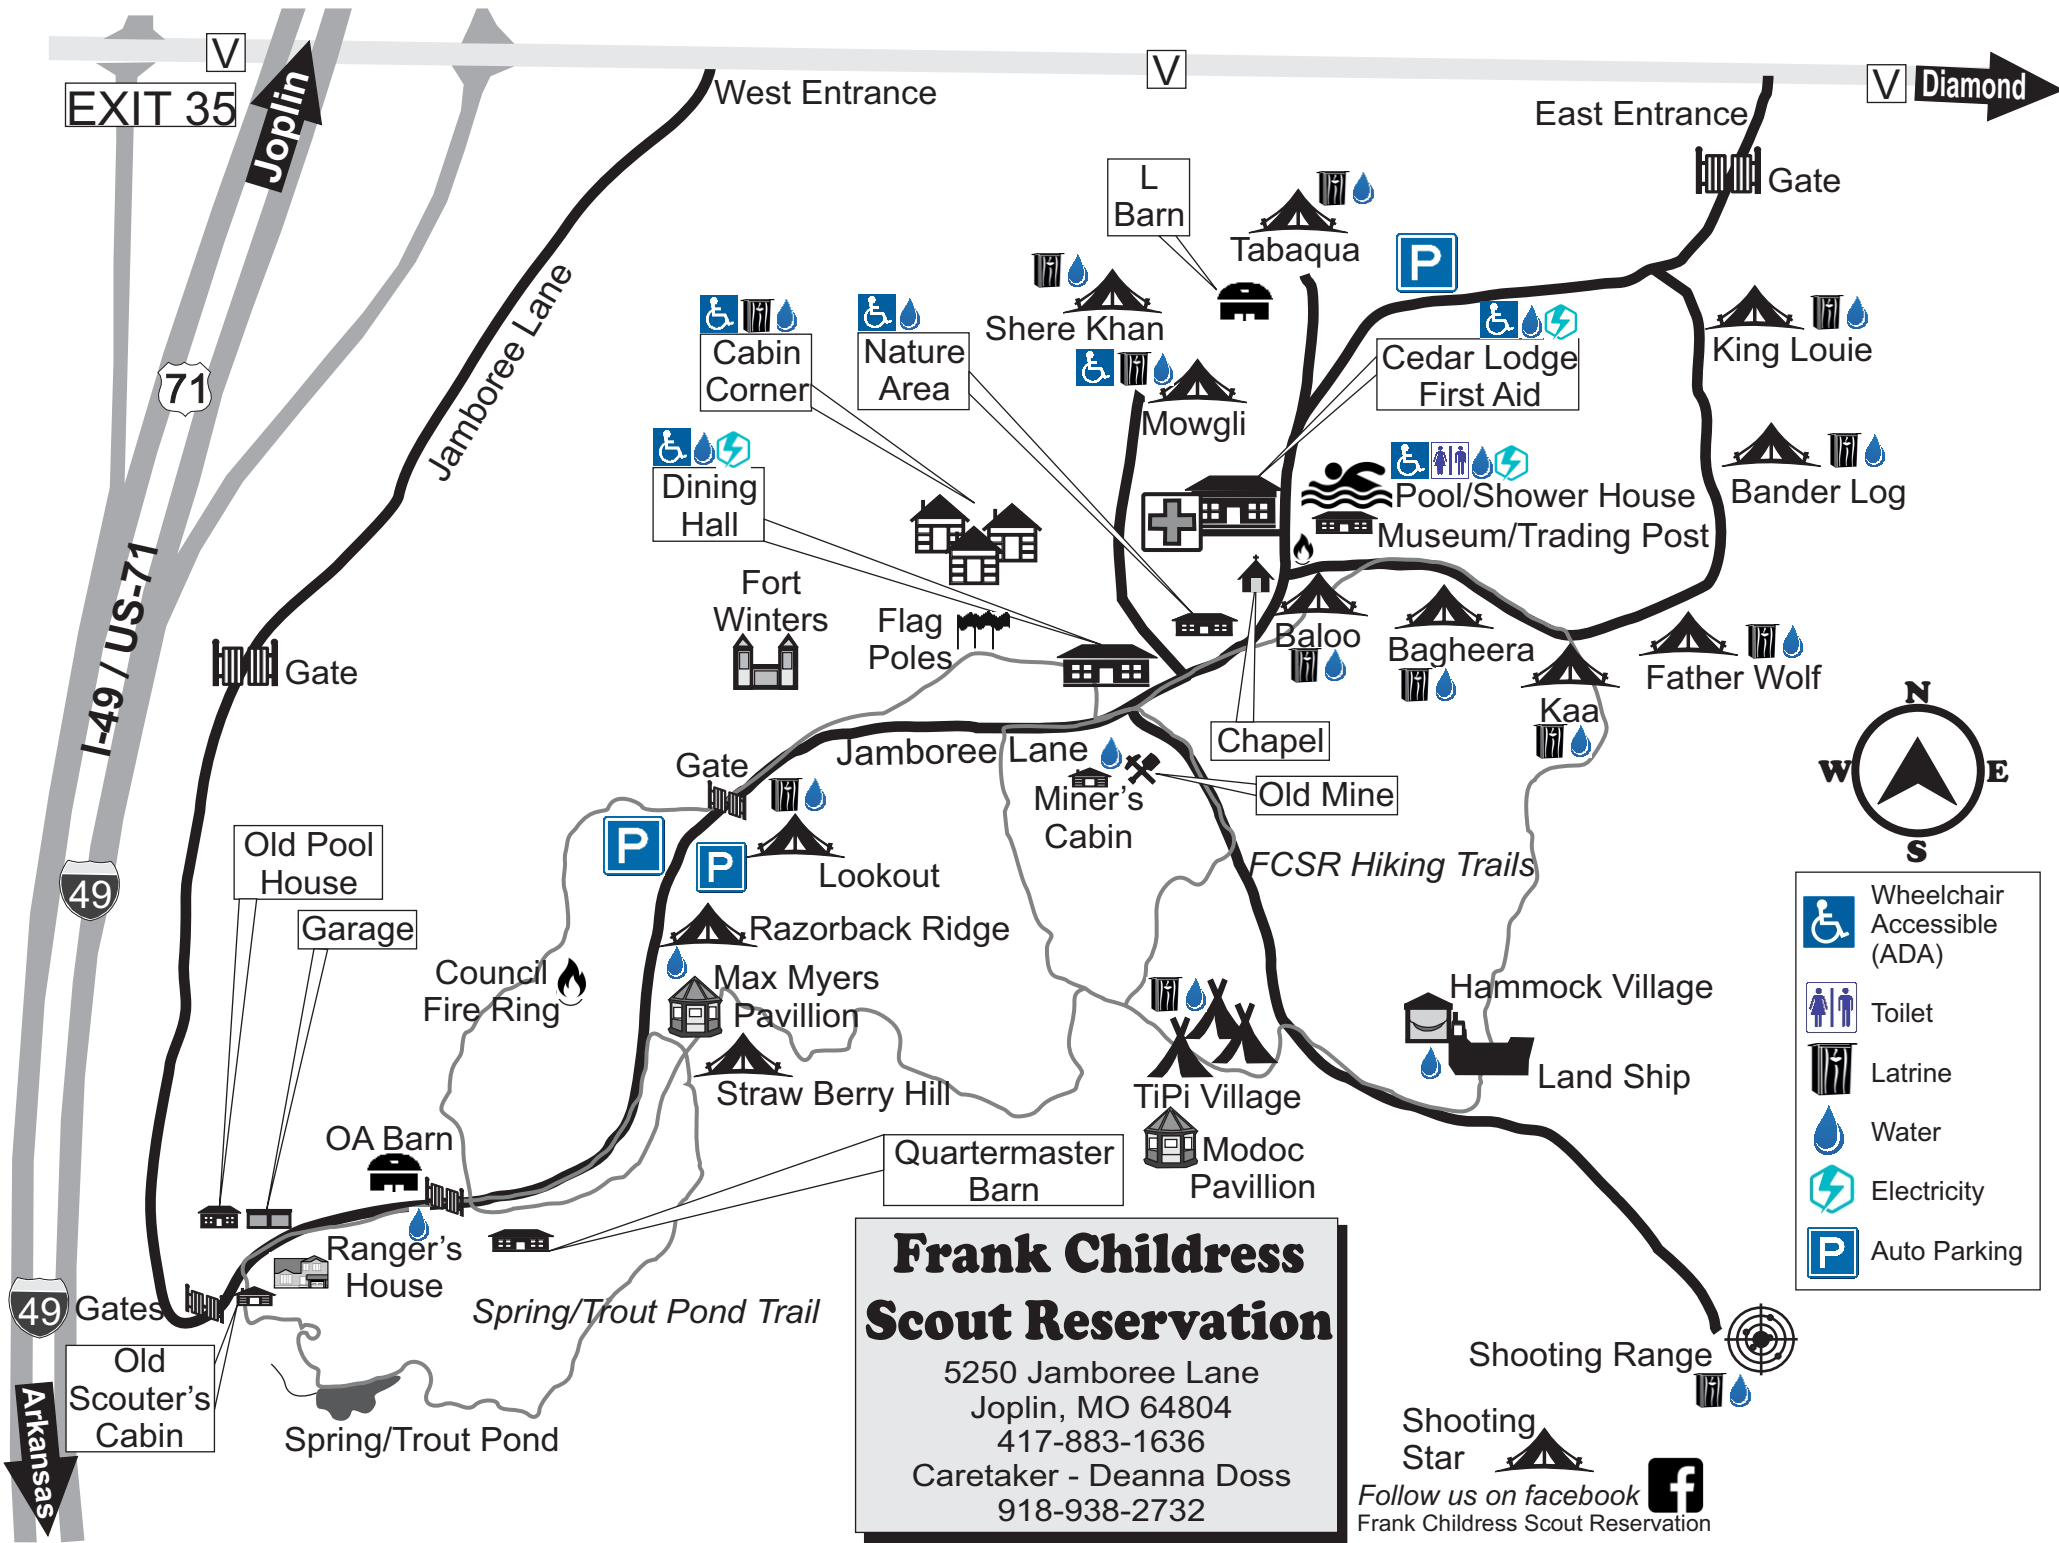

Follow us on facebook  Frank Childress Scout Reservation

Frank Childress Scout Reservation

5250 Jamboree Lane
 Joplin, MO 64804
 417-883-1636
 Caretaker - Deanna Doss
 918-938-2732

-  Wheelchair Accessible (ADA)
-  Toilet
-  Latrine
-  Auto Parking
-  Water
-  Electricity

Frank Childress Scout Reservation
 5250 Jamboree Lane
 Joplin, MO 64804
 417-883-1636
 Caretaker - Deanna Doss
 918-938-2732

Shooting Star
 Follow us on facebook
 Frank Childress Scout Reservation